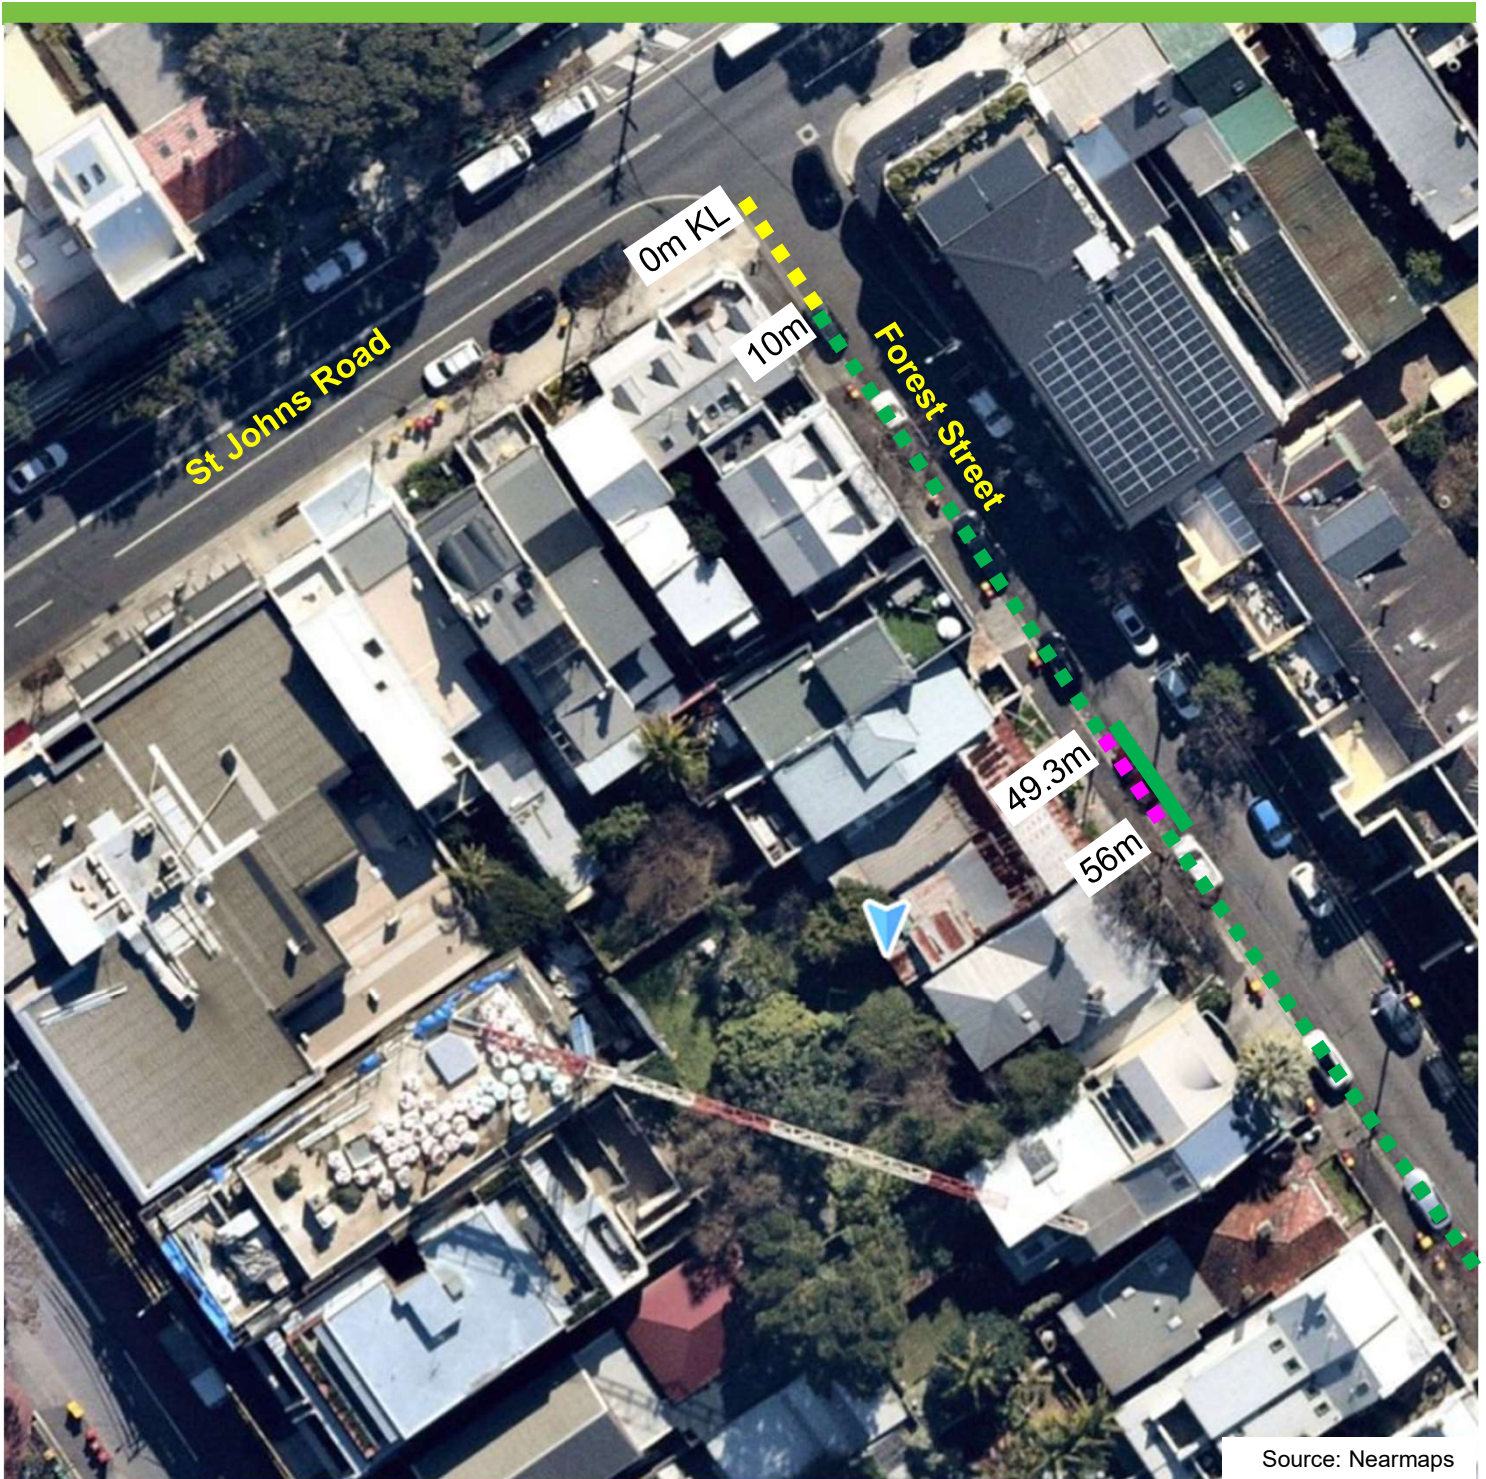

Forest Street, Forest Lodge Proposed parking changes

Existing

-  "Mobility Parking Only"
-  "1P 8am-10pm Mon-Sat Permit Holders Excepted Area G"

Proposed

-  "1P 8am-10pm Mon-Sat Permit Holders Excepted Area G"